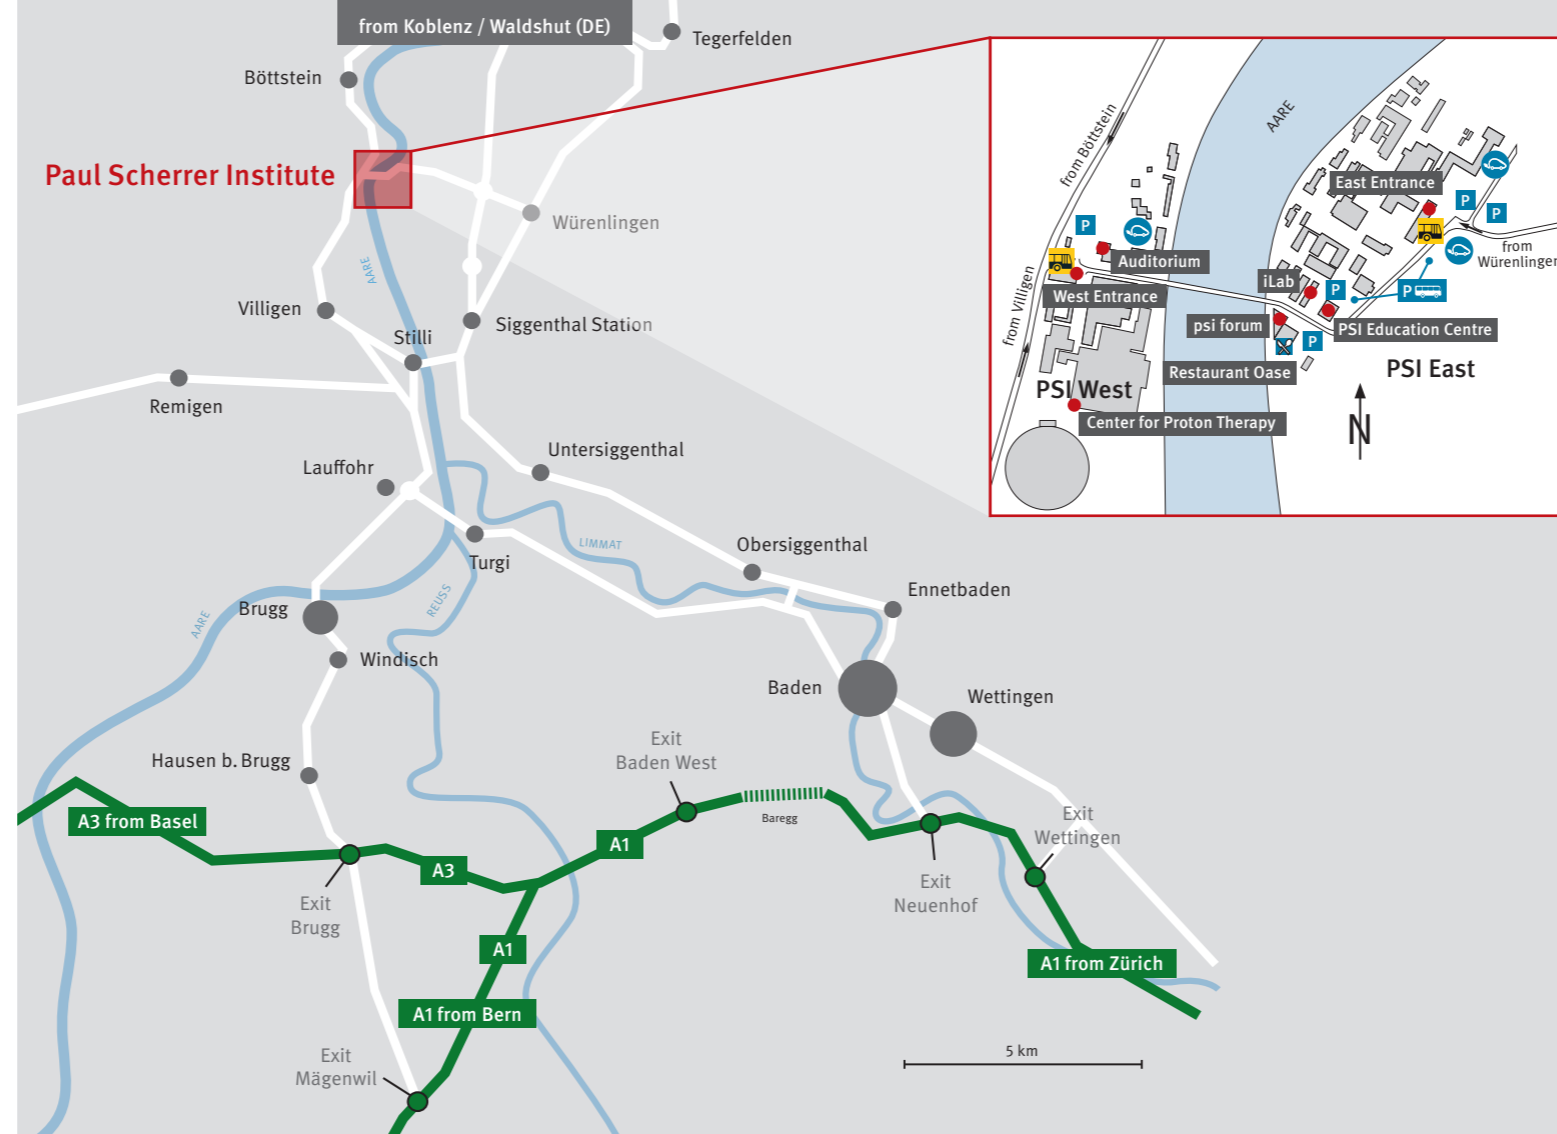

### Via Brugg

- Follow the signs to “Koblenz”.
- After “Lauffohr” turn left towards “Remigen/Villigen”.
- After 500 m turn right towards “Villigen”.
- About 1 km after the village of “Villigen” PSI West is located on the right hand side.
- To reach PSI East, cross over the river Aare.

### Via Baden

- Follow the signs to “Koblenz”.
- At the roundabout after “Siggenthal Station” turn left to PSI. You will arrive at PSI Ost (East).
- To reach PSI West, cross over the river Aare.

### GPS Coordinates

N 47° 32.317'  
E 008° 13.808'

## By Rail and Bus

At Brugg AG railway station (railway line from Zurich to Basle/Berne) take the bus line 376 Brugg–Villigen PSI–Böttstein–Döttingen. Bus stops near the entrances PSI West or PSI Ost (East). Travel time approx. 20 minutes.  
Timetables: <http://www.sbb.ch>